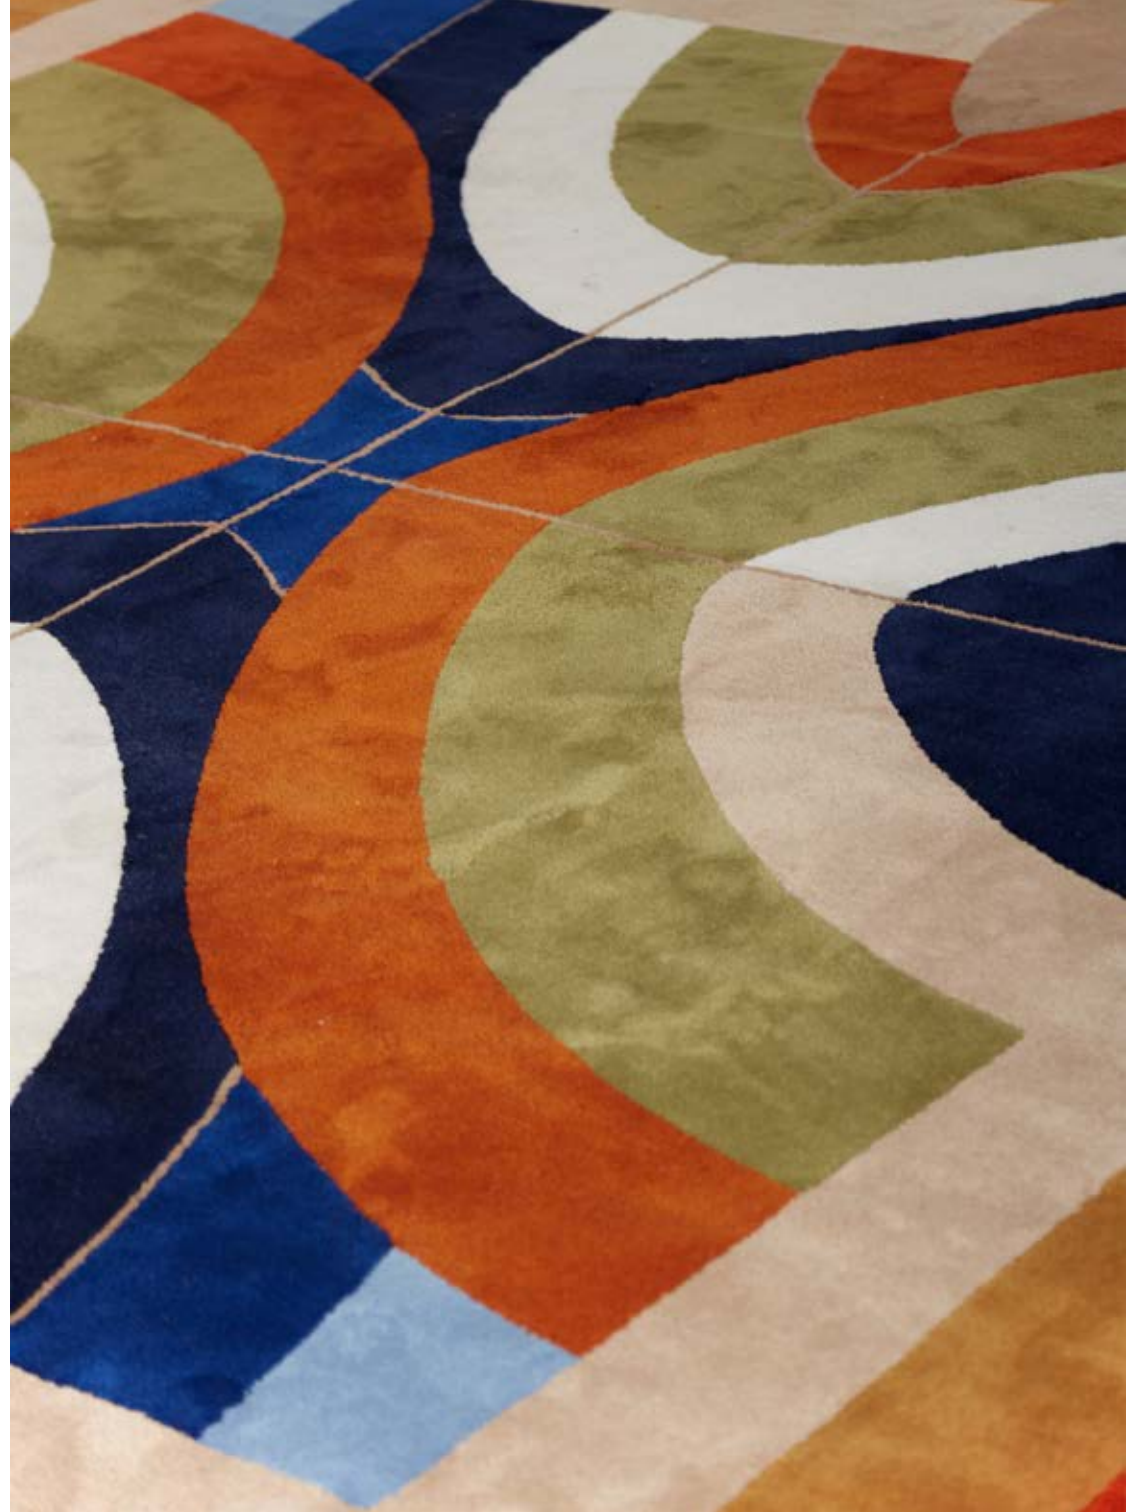

Jt. pfeiffer

UNROLLED AT THEIR OWN AGENDA

UNROLLED AT THEIR OWN AGENDA

Giants and not so much, with a neutral tenor as well as more audacious designs. Rugs that unfold with the freedom that this spacious and bright outdoor space admits.

SAKAI

LE JARDIN

ANNA

CENTERLINE

KITO

MAZE